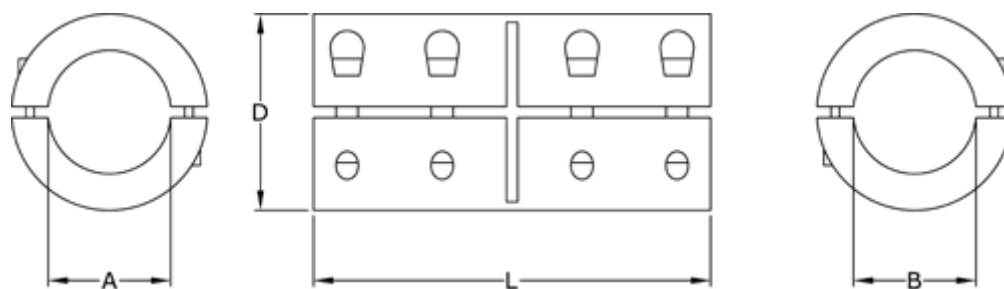

Data Sheet

Article number: 3323046602040

Description: Rigid coupling size 40 bore 40/40 mm
Two piece clamp, stainless

Measures

A = 40
B = 40
D = 77
L = 108
Screw = M8x25